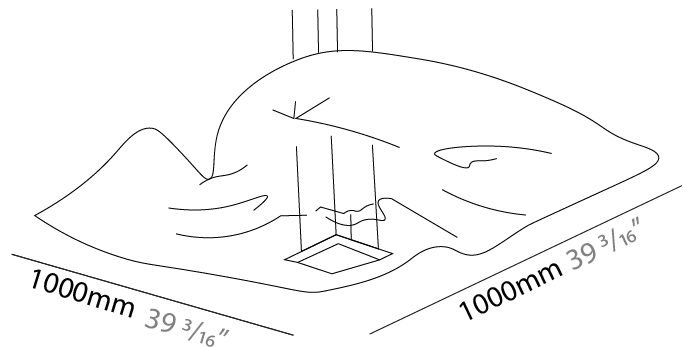

GENERAL

Series: Crash _____
Brand: Knikerboker _____
Division: Design _____
Mounting Type: Suspension _____
Mounting Location: Ceiling _____
Subcategory: Pendant _____

PHYSICAL

Shape: Abstract _____
Length (mm): 1000 _____
Length (in): 39 ³/₈ _____
Width (mm): 1000 _____
Width (in): 39 ³/₈ _____
Max. Overall Height (mm): 2000 _____
Max. Overall Height (in): 78 ³/₄ _____
Light Distribution: Indirect _____
Fixture Finish: [BFM](#) / [BRL](#) / [BRW](#) / [CLF](#) / [CLM](#) / [CLW](#) / [GLF](#) / [GLM](#) / [GLW](#) / [MBK](#) / [SLF](#) / [SLM](#) / [SLW](#) / [WHI](#) _____
Fixture Material: Metal _____
Cable Details: 4 Steel Cable 2000mm / 78 3/4" - Silicon Cable 2000mm / 78 3/4" _____

ELECTRICAL

Lamp Type: LED Retrofit _____
Input Wattage (W): 21 _____
Total Output Wattage (W): 20 _____
Dimming: Tri-Mode (Non-Dimming and Phase Dimming (120Vac only) and 0-10V Dimming) _____
Driver Included: Yes _____
Driver Location: Integrated _____
Driver Type: Constant Current - Universal _____
Driver Class: Class 2 _____
Input Voltage (V): 120 - 277 _____
Constant Current (MA): 250 _____
Upon Request: 0-10Vdc dimming / Phase dimming @120Vac / 277Vac _____

LED

Number of LEDs: 2 _____
Color Temperature (°K): 3000 _____
Max. Delivered Lumen (lm): 2200 _____
CRI: >85 CRI _____
Lamp Life (hrs): 50000 _____

OPTICAL

RATINGS AND CERTIFICATIONS

Certified By: Certified for North American Standards _____
IP rating: IP20 _____