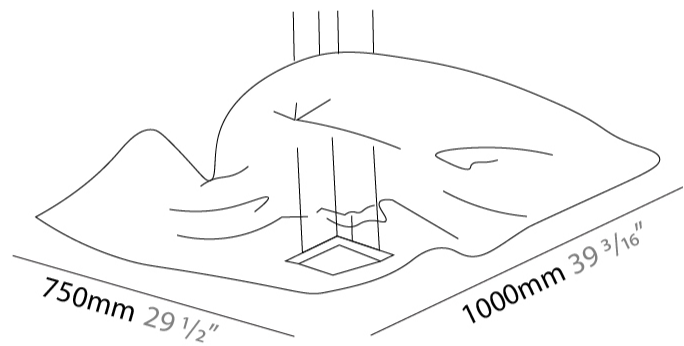

CRASH SUSPENSION

D131439-

base number   Finish
Options

1. To build a product code in our configurator select the specify button on the base model # product page
2. To build a manual product code on this datasheet choose from the options listed below in blue font and add the suffix to the base model #

GENERAL

Series: Crash
Brand: Knikerboker
Division: Design
Mounting Type: Suspension
Mounting Location: Ceiling
Subcategory: Pendant

PHYSICAL

Shape: Abstract
Length (mm): 1000
Length (in): 39 3/8
Width (mm): 750
Width (in): 29 1/2
Max. Overall Height (mm): 2000
Max. Overall Height (in): 78 3/4
Light Distribution: Indirect
Fixture Finish: [BFM](#) / [BRL](#) / [BRW](#) / [CLF](#) / [CLM](#) / [CLW](#) / [GLF](#) / [GLM](#) / [GLW](#) / [MBK](#) / [SLF](#) / [SLM](#) / [SLW](#) / [WHI](#)
Fixture Material: Metal
Cable Details: 4 Steel Cable 2000mm / 78 3/4" - Silicon Cable 2000mm / 78 3/4"

ELECTRICAL

Lamp Type: LED
Input Wattage (W): 10.5
Total Output Wattage (W): 10
Dimming: Tri-Mode (Non-Dimming and Phase Dimming (120Vac only) and 0-10V Dimming)
Driver Included: Yes
Driver Location: Integrated
Driver Type: Constant Current - Universal
Driver Class: Class 2
Input Voltage (V): 120 - 277
Constant Current (MA): 250
Upon Request: 0-10Vdc dimming / Phase dimming @120Vac / 277Vac

LED

Number of LEDs: 1
Color Temperature (°K): 3000
Max. Delivered Lumen (lm): 2200
CRI: >85 CRI
Lamp Life (hrs): 50000

OPTICAL

RATINGS AND CERTIFICATIONS

Certified By: Certified for North American Standards
IP rating: IP20